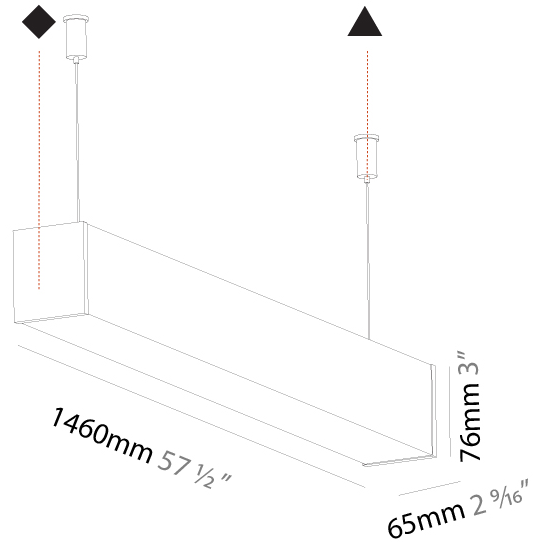

GENERAL

Series: Fino
Brand: Prolicht
Division: Architectural
Mounting Type: Suspension
Mounting Location: Ceiling
Subcategory: Profile

PHYSICAL

Shape: Rectangle
Length (mm): 1740
Length (in): 68 1/2
Width (mm): 65
Width (in): 2 9/16
Height (mm): 76
Height (in): 3
Max. Overall Height (mm): 2076
Max. Overall Height (in): 81 3/4
Light Distribution: Omnidirectional
Weight (kg): 4.99
Weight (lbs): 11.00
Diffuser: PMMA - Opal
Fixture Finish: SSR / BKV / CWI / CRY / HAB / UFT / ITA / RUA / FTG / MYG / LOD / PUS / FRO / FUP / KIA / POP / BLS / SPG / MEY / GOH / GUM / CHC / COM / ABZ / JAG / OBR / MOS / ROR
Fixture Material: Aluminum
Cable Details: 2000mm or 4000mm Transparent Cable
Upon Request: Cable colour - White / Black / Orange / Red

ELECTRICAL

Lamp Type: LED (Zhaga Standard)
Input Wattage (W): 30
Total Output Wattage (W): 24 / 19.2 (3500K)
Dimming: Non-Dimming / Phase Dimming (120Vac only) / 0-10V Dimming
Driver Included: Yes
Driver Location: Integrated
Driver Type: Constant Current - 120 / 277Vac
Driver Class: Class 2
Input Voltage (V): 120 - 277
Constant Current (MA): 350 / 600 (3500K)

LED

Color Temperature (°K): 3000 / 3500 / 4000
Max. Delivered Lumen (lm): 3430 / 3548 / 3620
CRI: >80 CRI
Lamp Life (hrs): 50000

OPTICAL

RATINGS AND CERTIFICATIONS

Certified By: Certified for North American Standards
IP rating: IP20