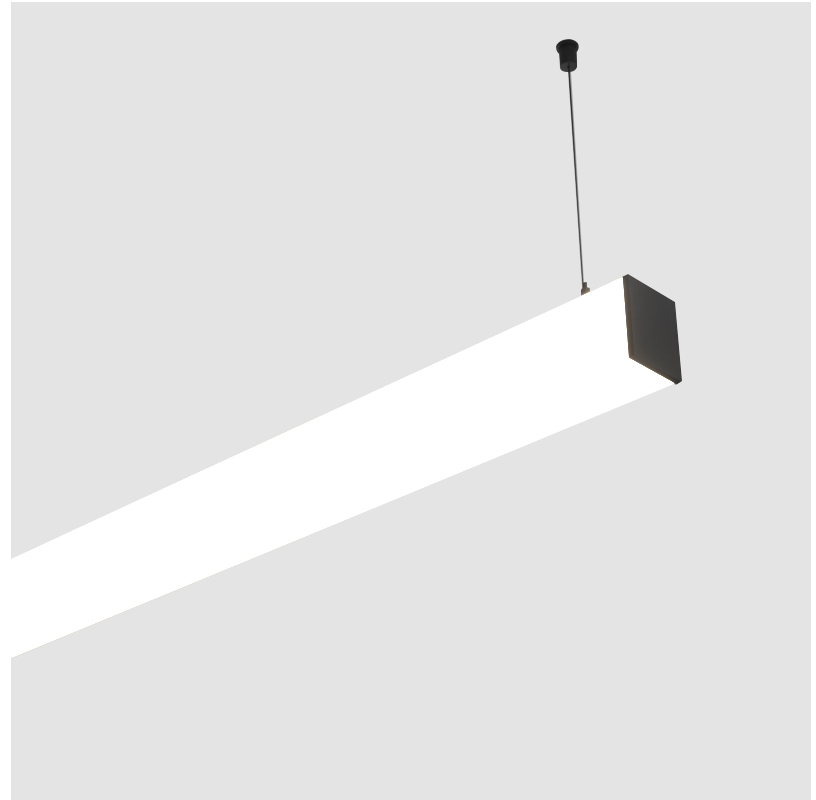

GENERAL

Series: Fino
Brand: Prolicht
Division: Architectural
Mounting Type: Suspension
Mounting Location: Ceiling
Subcategory: Profile

PHYSICAL

Shape: Rectangle
Length (mm): 1460
Length (in): 57 1/2
Width (mm): 65
Width (in): 2 9/16
Height (mm): 76
Height (in): 3
Max. Overall Height (mm): 2076
Max. Overall Height (in): 81 3/4
Light Distribution: Omnidirectional
Weight (kg): 4.314
Weight (lbs): 9.510
Diffuser: PMMA - Opal
Fixture Finish: [SSR / BKV / CWI / CRY / HAB / UFT / ITA / RUA / FTG / MYG / LOD / PUS / FRO / FUP / KIA / POP / BLS / SPG / MEY / GOH / GUM / CHC / COM / ABZ / JAG / OBR / MOS / ROR](#)
Fixture Material: Aluminum
Cable Details: [2000mm or 4000mm Transparent Cable](#)
Upon Request: Cable colour - White / Black / Orange / Red

ELECTRICAL

Lamp Type: LED (Zhaga Standard)
Input Wattage (W): 25
Total Output Wattage (W): 20 / 16 (3500K)
Dimming: [Non-Dimming / Phase Dimming (120Vac only) / 0-10V Dimming](#)
Driver Included: Yes
Driver Location: Integrated
Driver Type: Constant Current - 120 / 277Vac
Driver Class: Class 2
Input Voltage (V): 120 - 277
Constant Current (MA): 350 / 500 (3500K)

LED

Color Temperature (°K): [3000 / 3500 / 4000](#)
Max. Delivered Lumen (lm): 2850 / 2960 / 3020
CRI: >80 CRI
Lamp Life (hrs): 50000

OPTICAL

RATINGS AND CERTIFICATIONS

Certified By: Certified for North American Standards
IP rating: IP20